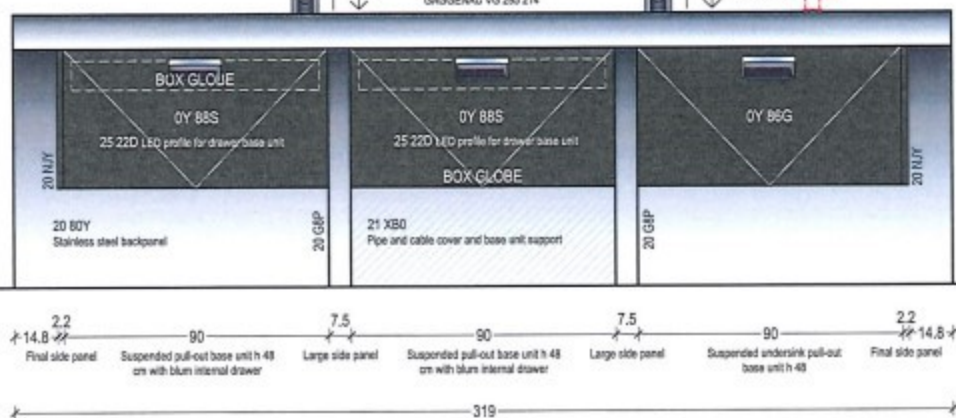

164

05 2XP / 06 2XR  
New Arbutus hood

CEILING HEIGHT TO BE CONFIRMED

25 291  
Totem socket

GAS HCB  
GAGGENAU VG 295 214

25 291  
Totem socket

WELDED SINK

DORNBRACHT MIXER  
BY CUSTOMER

- MENCLINEA ACCESSORIES**  
**NOT TEAK:**
- 82 21 545 Double socket with cover
  - 15 48R Bottle holder
  - 15 4G1 Ceramic universal holder
  - 15 4F3 Optix holder

20 6380 + 44 0WB + 44 0WB  
 Stainless steel Laps island recessed worktop with accessorised channel  
 49 900  
 Pietra Grey insert  
 25 003  
 Walnut chopping board  
 07 197  
 Paperstone grid  
 07 ZTX  
 Faster Quadro stainless steel welded sink 40x45  
 32 29Y  
 95 NTF Teak lined Olimpia stool