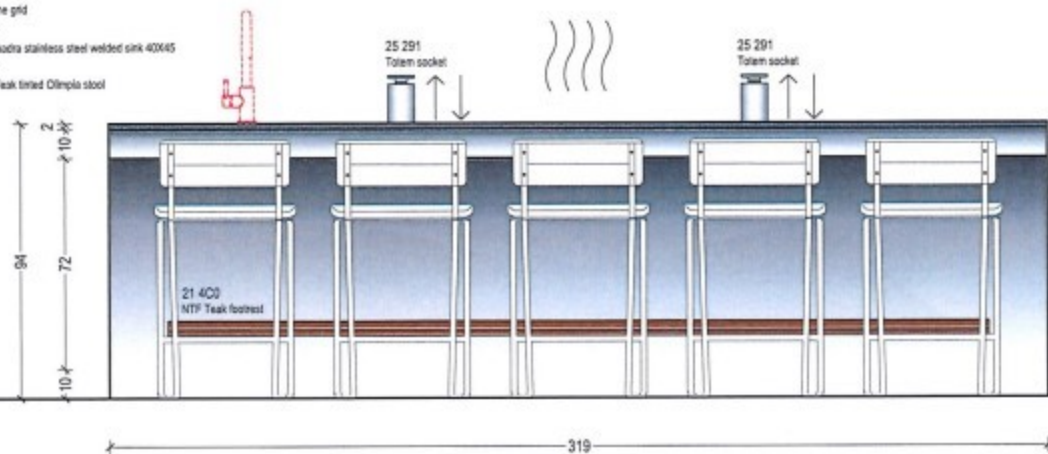

- 20 6350 + 44 0W8 + 44 0W9  
 Stainless steel Lapis island recessed working top with accessories channel  
 49 900  
 Pietra Grey insert  
 25 003  
 Walnut chopping board  
 07 197  
 Paperstone grid  
 07 ZTX  
 Foster Quodra stainless steel welded sink 400x45  
 32 29Y  
 #5 NTF Teak lined Olimpia stool

20 636D + 44 DWB + 44 DWB  
 Stainless steel Lapis island recessed worktop with accessorized channel  
 49 900  
 Pietra Grey insert  
 25 003  
 Walnut chopping board  
 07 197  
 Paperstone grid  
 07 ZTX  
 Foster Quadra stainless steel welded sink 42X45  
 32 29Y  
 45 NTF Teak inlaid Olimpia stand

164

05 2XP / 06 2XR  
New Arbutus hood

CEILING HEIGHT TO BE CONFIRMED

25 291  
Totem socket

GAS HCB  
GAGGENAU VG 295 214

25 291  
Totem socket

WELDED SINK

DORNBRACHT MIXER  
BY CUSTOMER