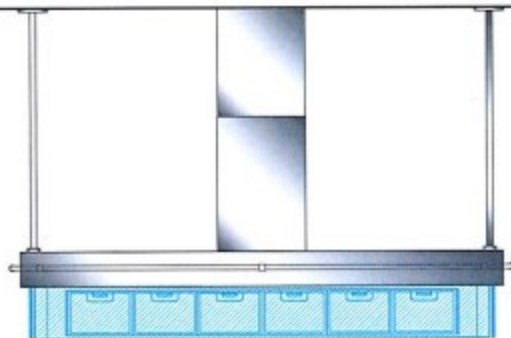

- 20 6350 + 44 0W8 + 44 0W9  
 Stainless steel Lapis island recessed working top with accessories channel  
 49 900  
 Pietra Grey insert  
 25 003  
 Walnut chopping board  
 07 197  
 Paperstone grid  
 07 ZTX  
 Foster Quodra stainless steel welded sink 400x45  
 32 29Y  
 #5 NTF Teak lined Olimpia stool

20 636D + 44 DWB + 44 DWB  
 Stainless steel Lapis island recessed worktop with accessorized channel  
 49 900  
 Pietra Grey insert  
 25 003  
 Walnut chopping board  
 07 197  
 Paperstone grid  
 07 ZTX  
 Foster Quadra stainless steel welded sink 42X45  
 32 29Y  
 45 NTF Teak inlaid Olimpia stand