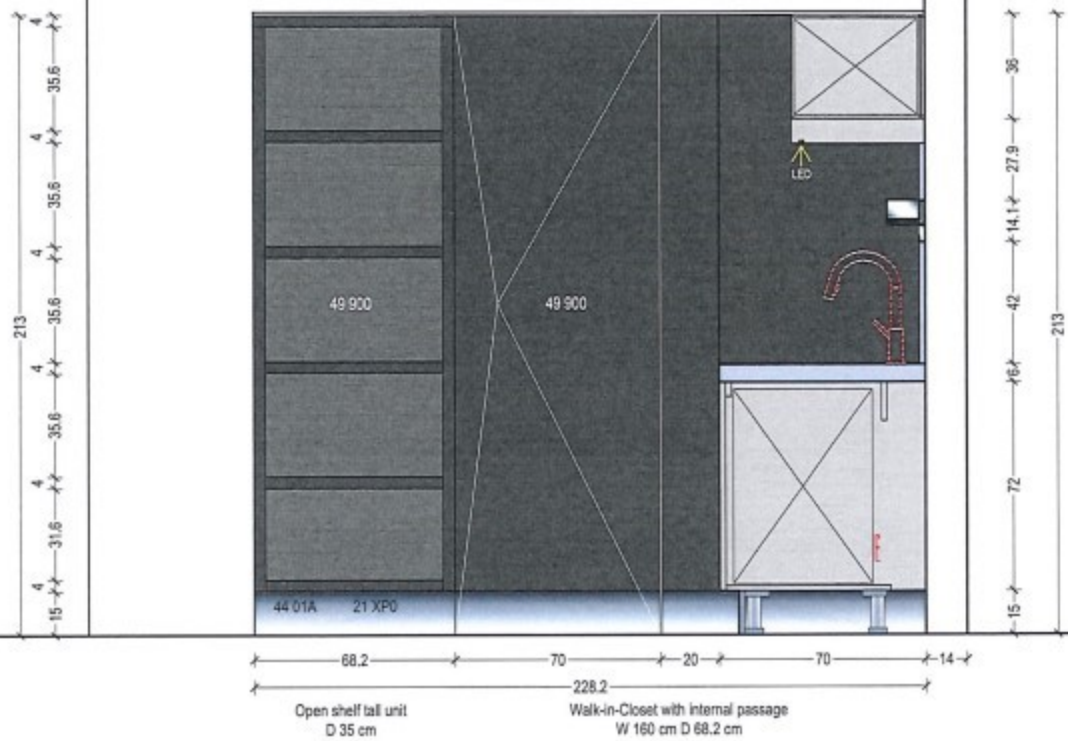

164

05 2XP / 06 2XR  
New Arbutus hood

CEILING HEIGHT TO BE CONFIRMED

25 291  
Totem socket

GAS HCB  
GAGGENAU VG 295 214

25 291  
Totem socket

WELDED SINK

DORNBRACHT MIXER  
BY CUSTOMER

- MENCLINEA ACCESSORIES**  
**NOT TEAK:**
- 82 21 545 Double socket with cover
  - 15 48R Bottle holder
  - 15 4G1 Ceramic universal holder
  - 15 4F3 Optix holder

20 6380 + 44 0WB + 44 0WB  
 Stainless steel Laps island recessed worktop with accessorised channel  
 49 900  
 Pietra Grey insert  
 25 003  
 Walnut chopping board  
 07 197  
 Paperstone grid  
 07 ZTX  
 Faster Quadro stainless steel welded sink 40x45  
 32 29Y  
 95 NTF Teak lined Olimpia stool